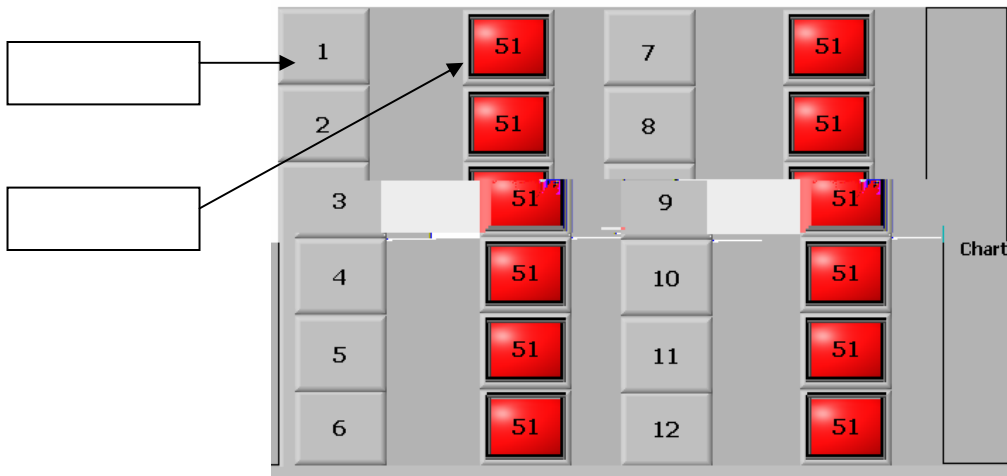

.....	1
.....	2
.....	5

12

1

1

1

2

Enter

2

2

3

Chart

3

3

1

4

4

3 Hours 0

Reset 5

4 Comments

ENT

" Timer is On"

" Switch Open" ()
 () 11

" Not Timing"

11