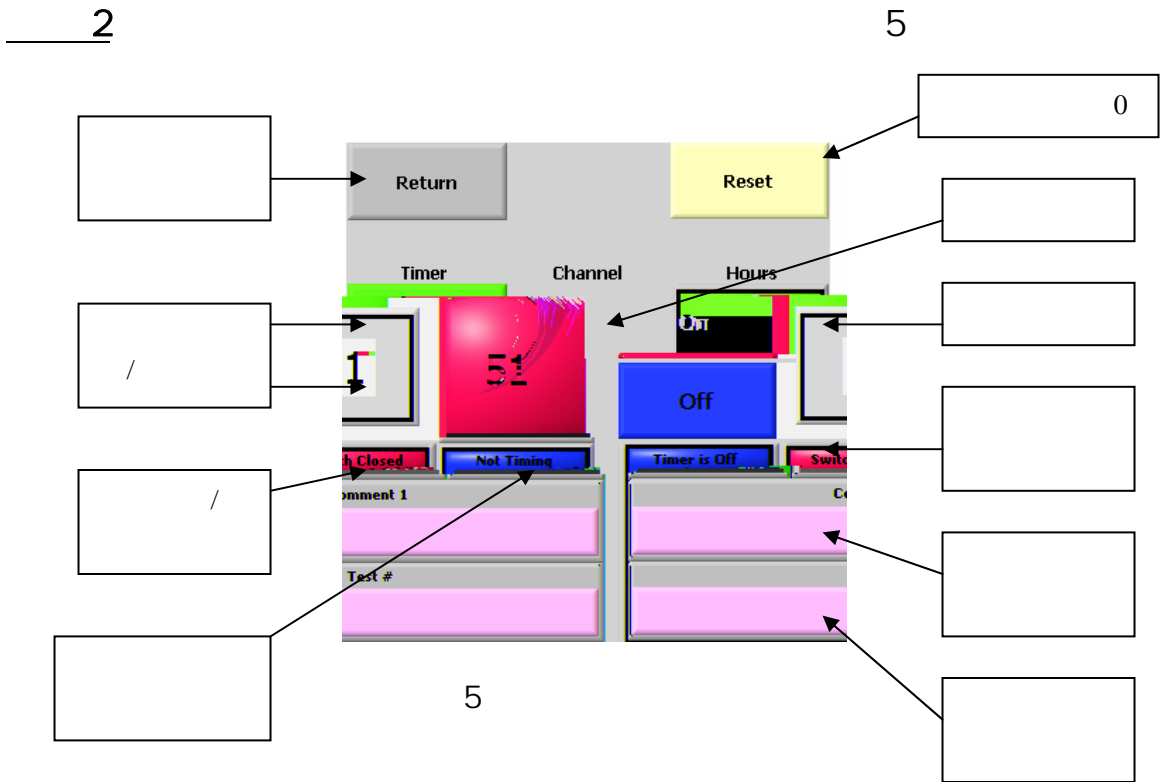

2

3

Chart

3

3

1

4

4

3 Hours 0

Reset 5

4 Comments

ENT

" Timer is On"

" Switch Open" ()
 () 11

" Not Timing"

11