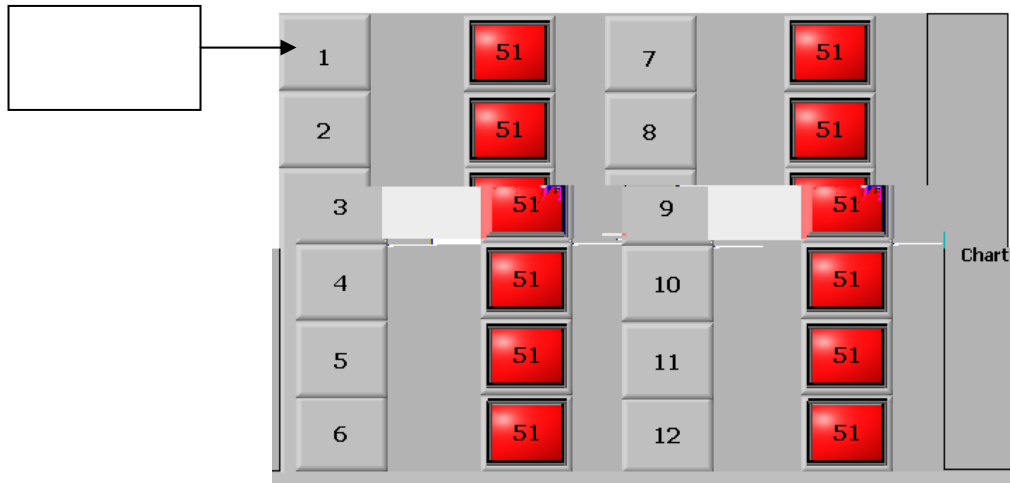

2

3

Chart

3

3

1

4

4

3 Hours 0

Reset 5

4 Comments

ENT

" Timer is On"

" Switch Open" ()
 () 11

" Not Timing"

11