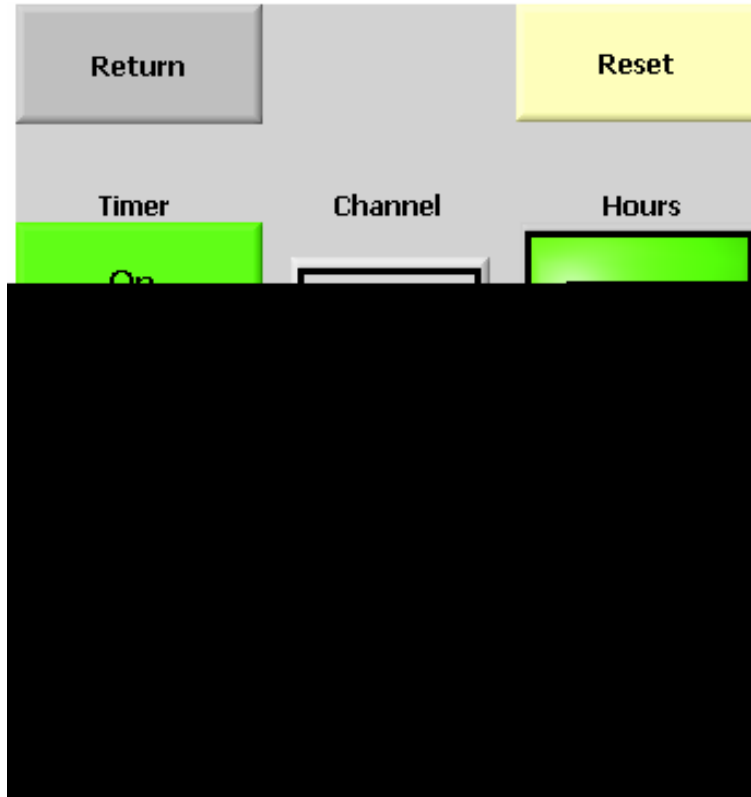

3 Hours 0

Reset 5

4 Comments

ENT

" Timer is On"

" Switch Open" ()
 () 11

" Not Timing"

11