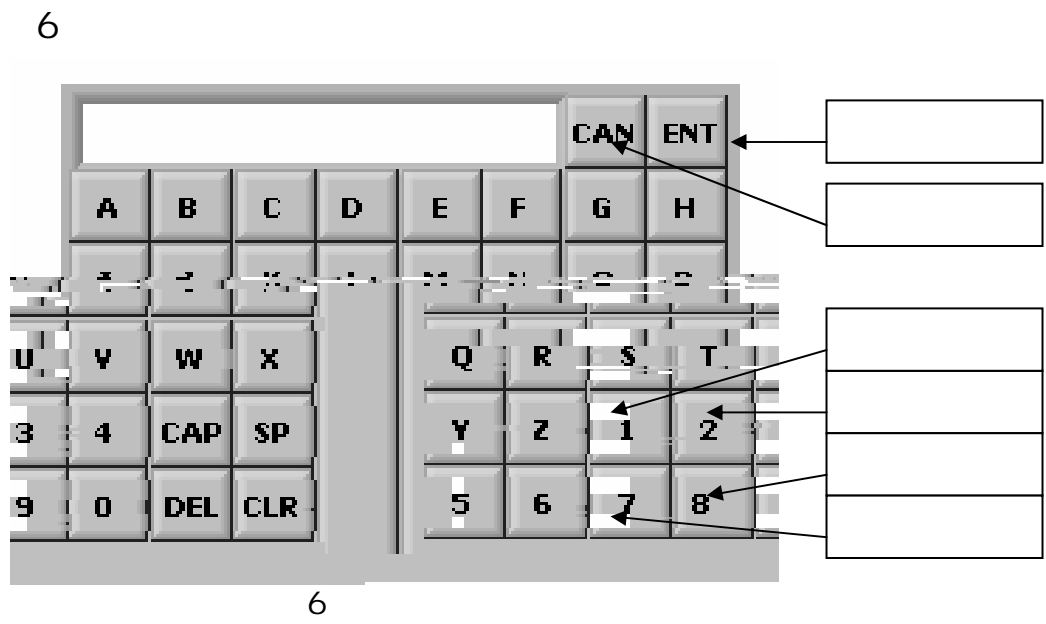

2

3

Chart

3

3

1

4

4

3 Hours 0

Reset 5

4 Comments

ENT

" Timer is On"

" Switch Open" ()
 () 11

" Not Timing"

11